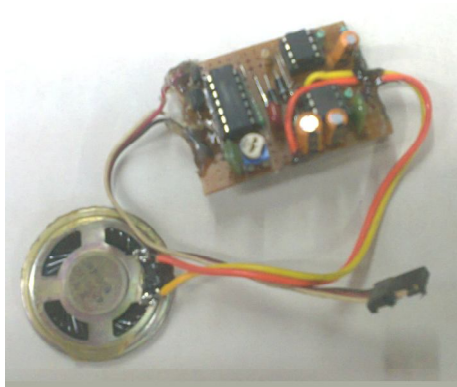

## 2-TONE RC DIESEL HORN FOR GARDEN RAILWAY LOCOMOTIVES

- Item Code:** HIBDH
- Scale:** 1:19; 1:20.3; 1:22.5; Gauge 1; G & other Garden scales
- Set:** Set consists of 1 complete 2-Tone Diesel Horn board
- Dimensions:** L=1.5"; W=1.0"; H=0.75"
- Features:** In-built driver circuitry for plug & play with AM/FM/2.4 GHz RC sets  
Does not need additional power supply, uses 12v DC input from ESC  
10W output. Unit supplied with speaker, can be easily  
coupled with a 20W audio amplifier for use with Ride-on railways
- Availability:** Currently Available [WW](#)